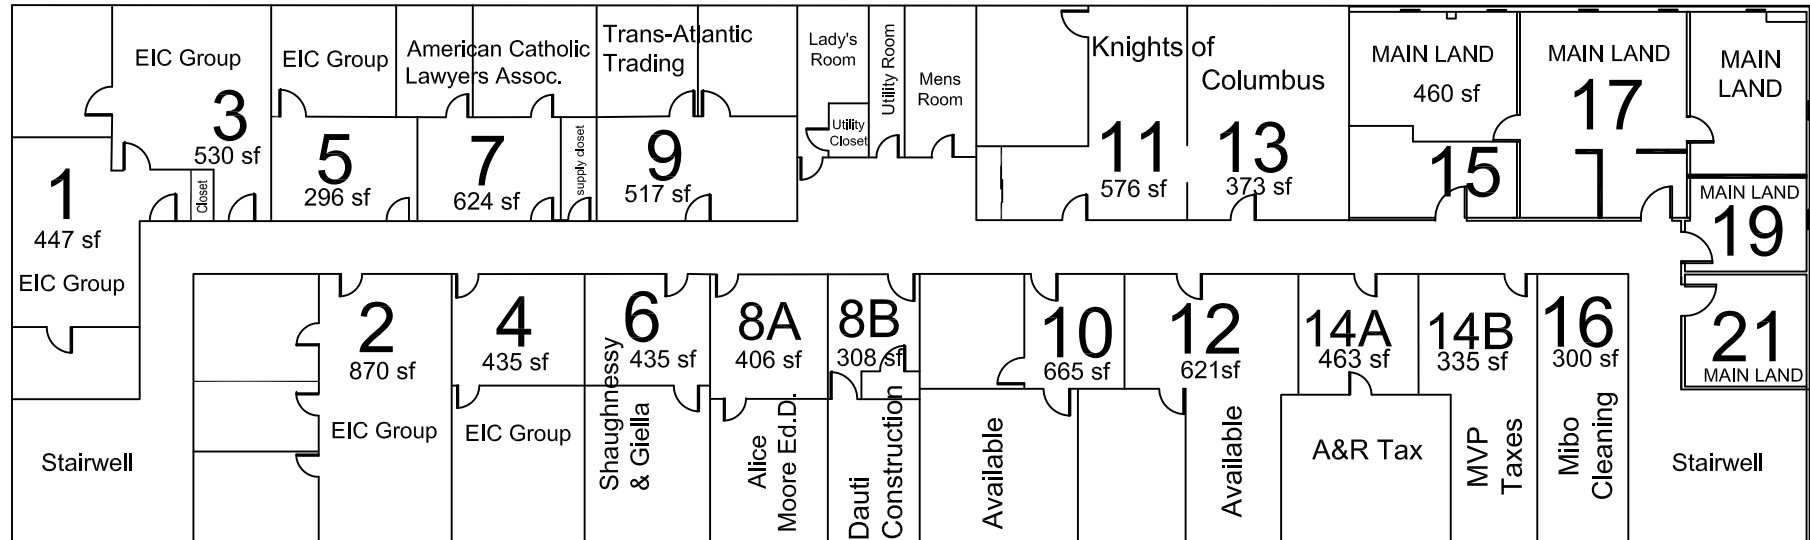

420 Route 46, Fairfield, New Jersey

Block 3802, Lot 25
Not to scale.

IRONWOOD

Real Estate Agency

420 Route 46, Suite 17
Fairfield, NJ 07004
Phone: 973-882-8888
Fax: 973-882-3241

www.mainlandnj.com

Second Floor

State Highway Route 46
