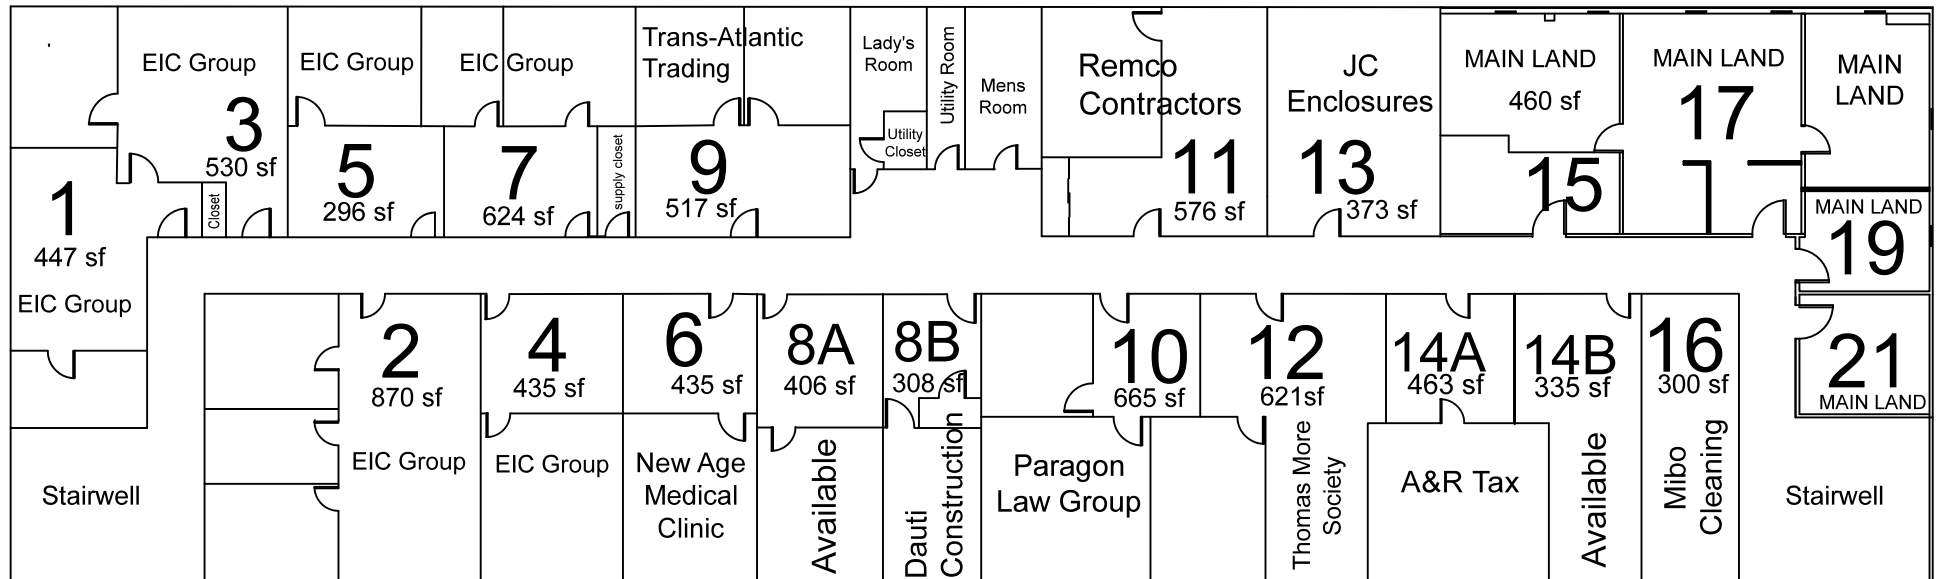

420 Route 46, Fairfield, New Jersey

Block 3802, Lot 25
 Not to scale.
 As of October 11, 2022

420 Route 46, Suite 17
 Fairfield, NJ 07004
 Phone: 973-882-8888
 Fax: 973-882-3241

www.mainlandnj.com

Second Floor

State Highway Route 46
