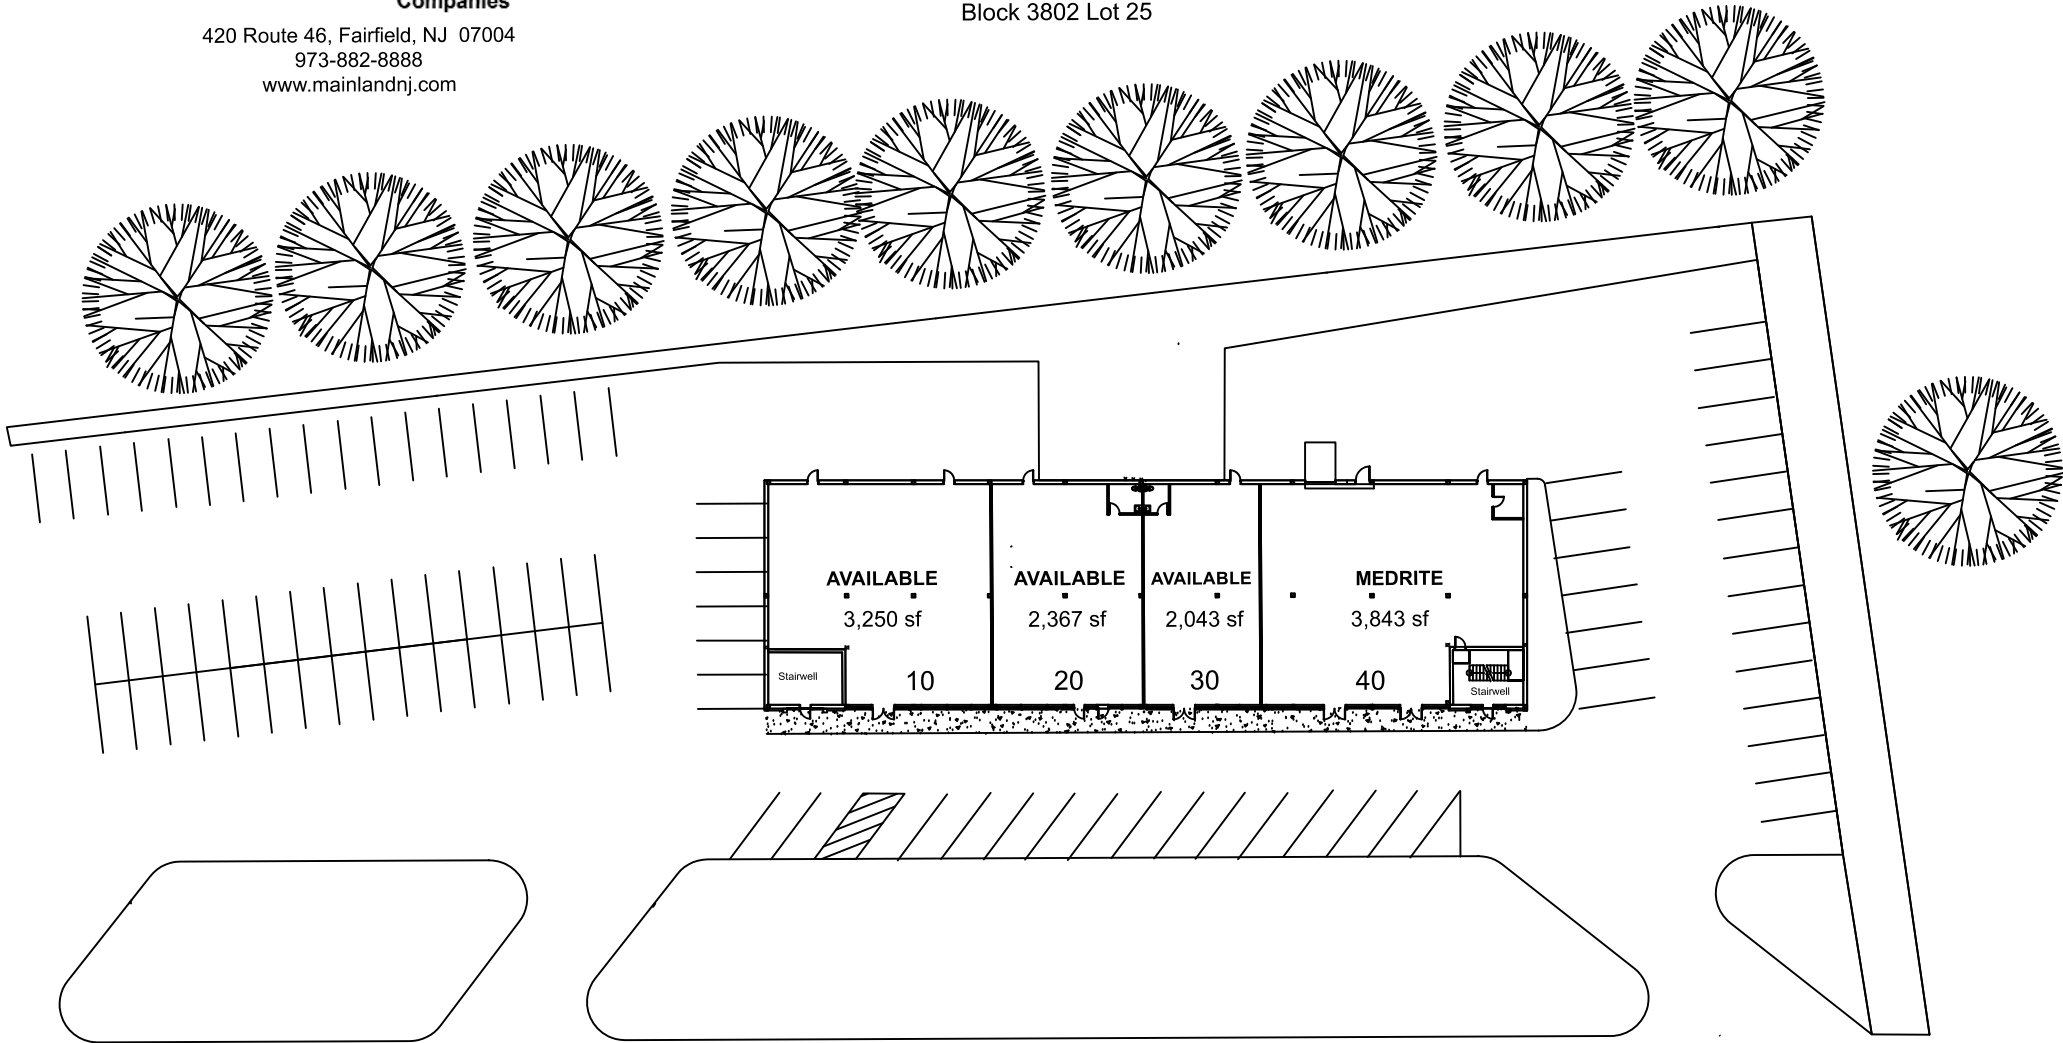

Companies

420 Route 46, Fairfield, NJ 07004
973-882-8888
www.mainlandnj.com

420 Route 46 Fairfield, NJ

Block 3802 Lot 25

ROUTE 46