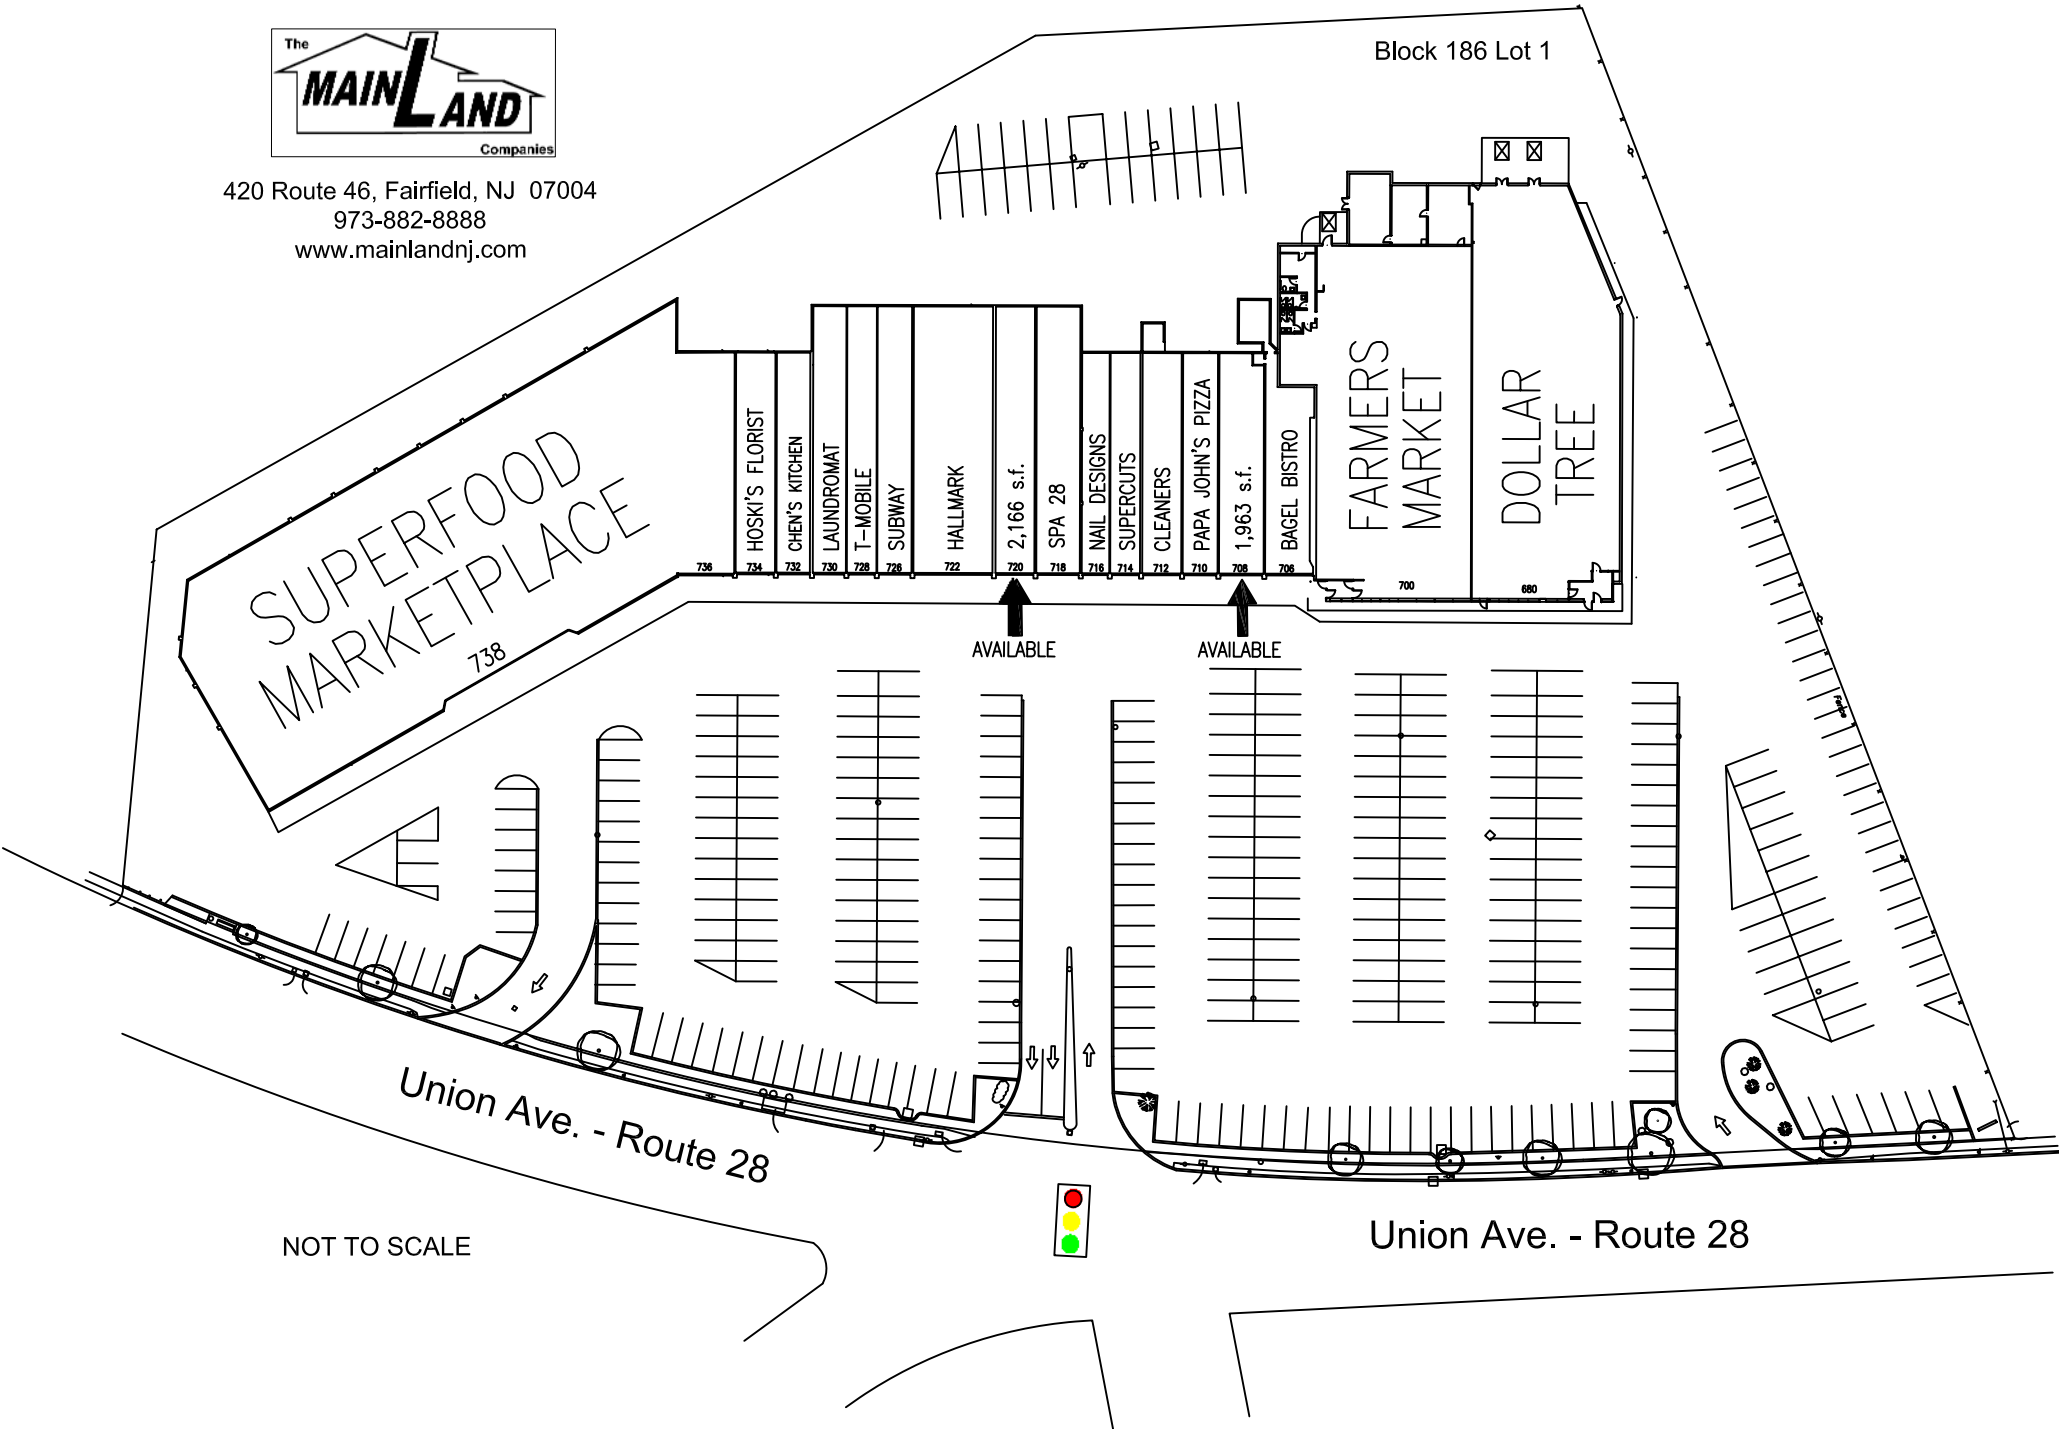

# SHOPPING CENTER PLAN

Middlesex Plaza, 700 Union Ave., Middlesex, New Jersey

420 Route 46, Fairfield, NJ 07004  
973-882-8888  
www.mainlandnj.com

Block 186 Lot 1

NOT TO SCALE

Union Ave. - Route 28