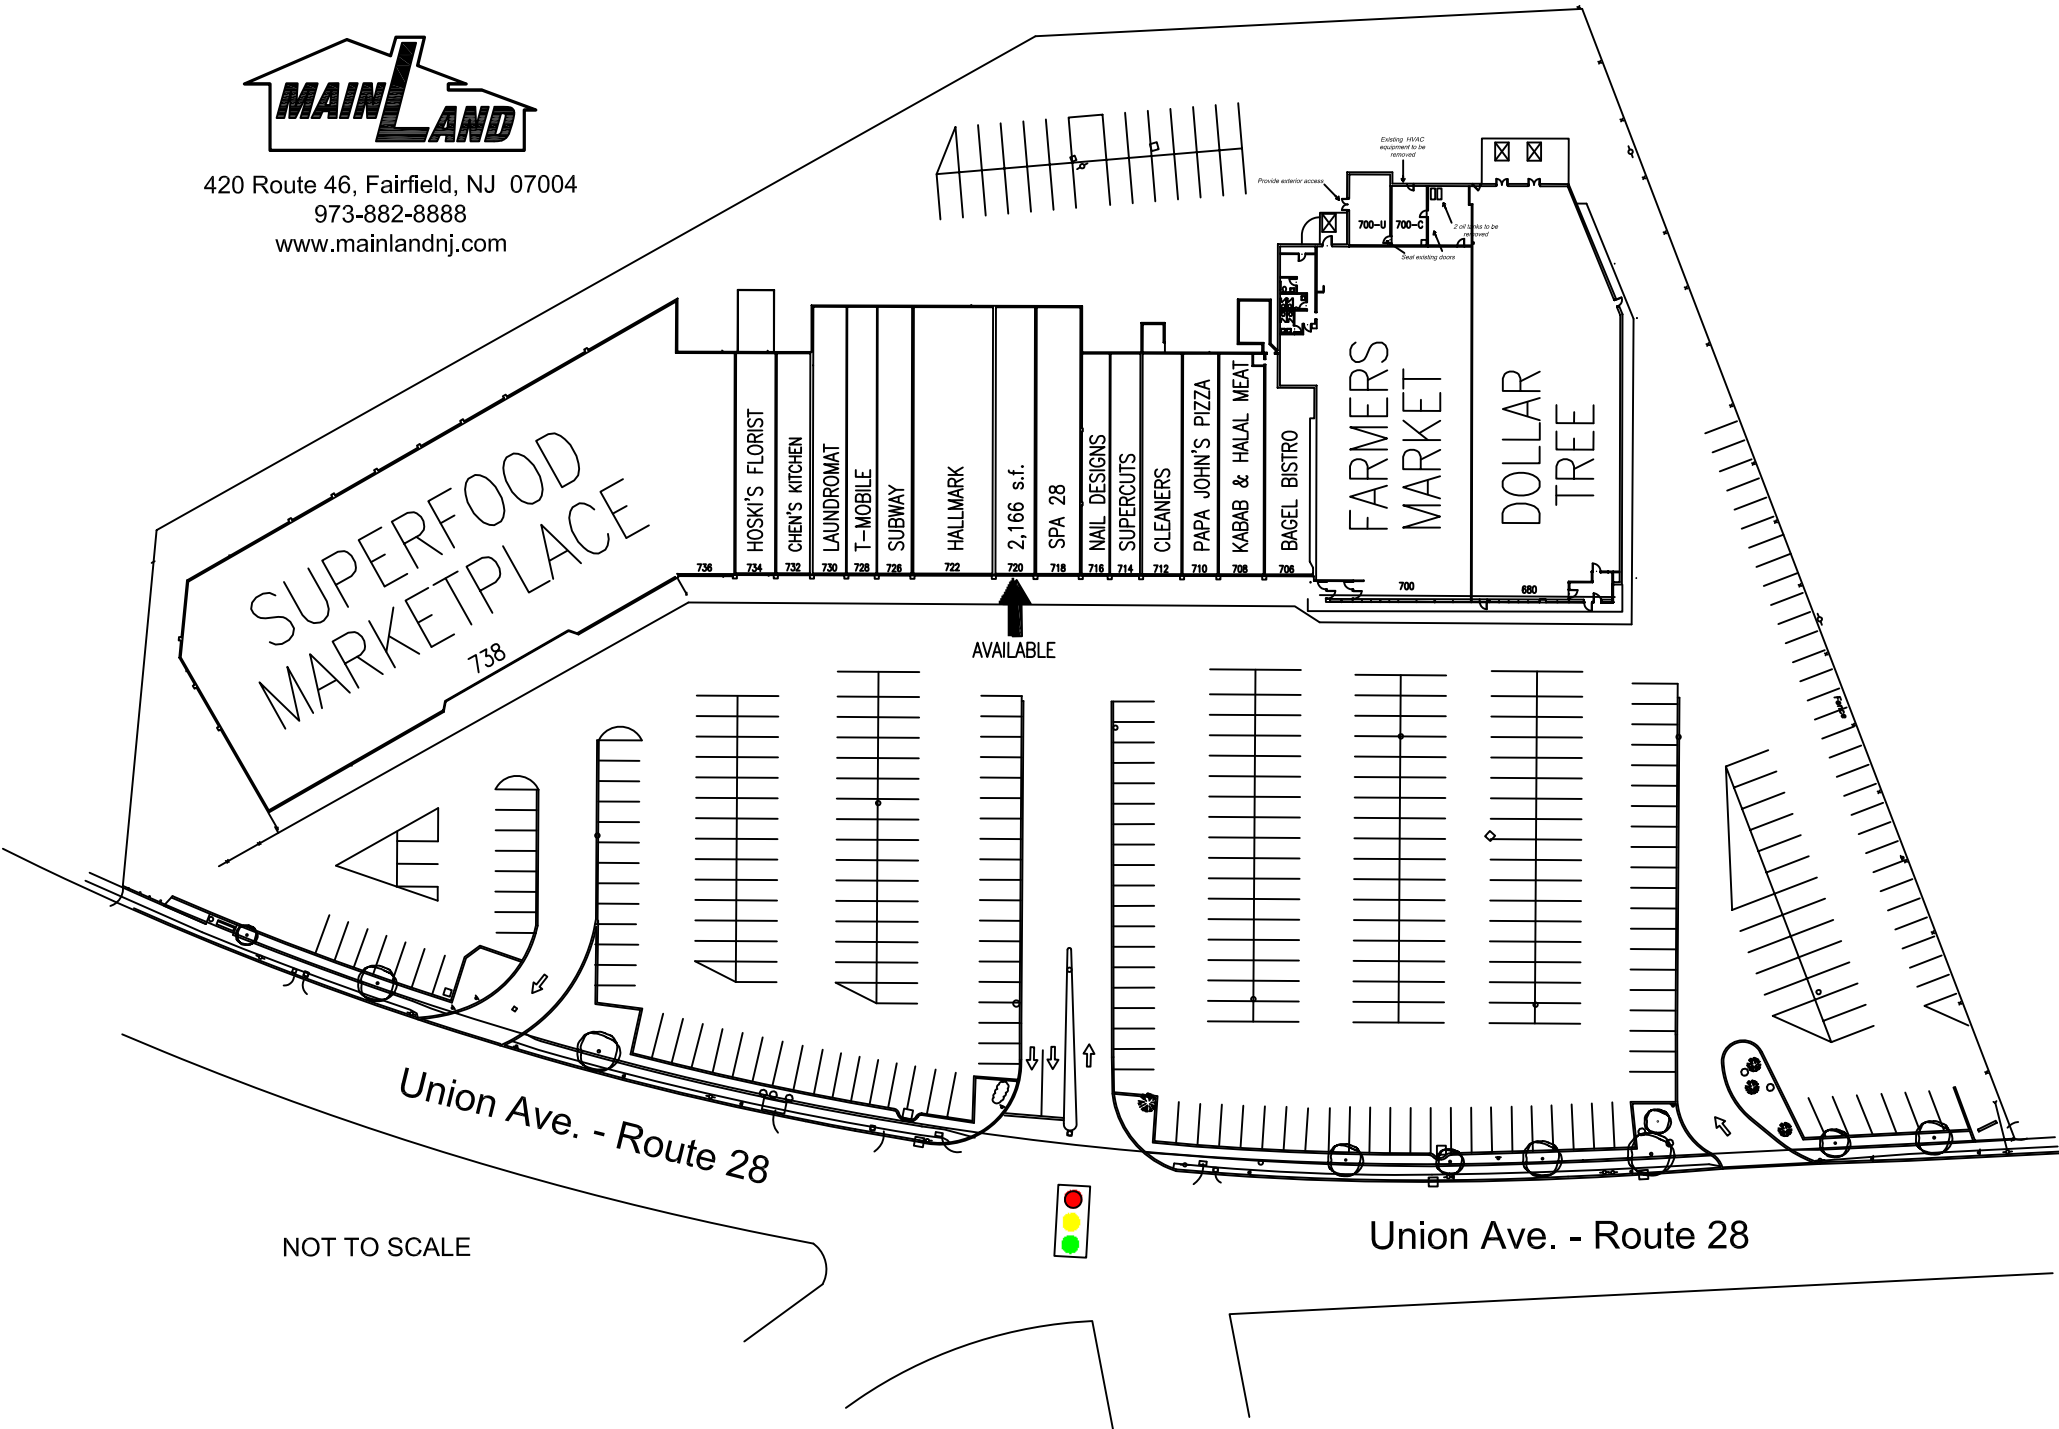

# SHOPPING CENTER PLAN

Middlesex Plaza, 700 Union Ave., Middlesex, New Jersey

420 Route 46, Fairfield, NJ 07004  
973-882-8888  
www.mainlandnj.com

NOT TO SCALE

Union Ave. - Route 28

Union Ave. - Route 28