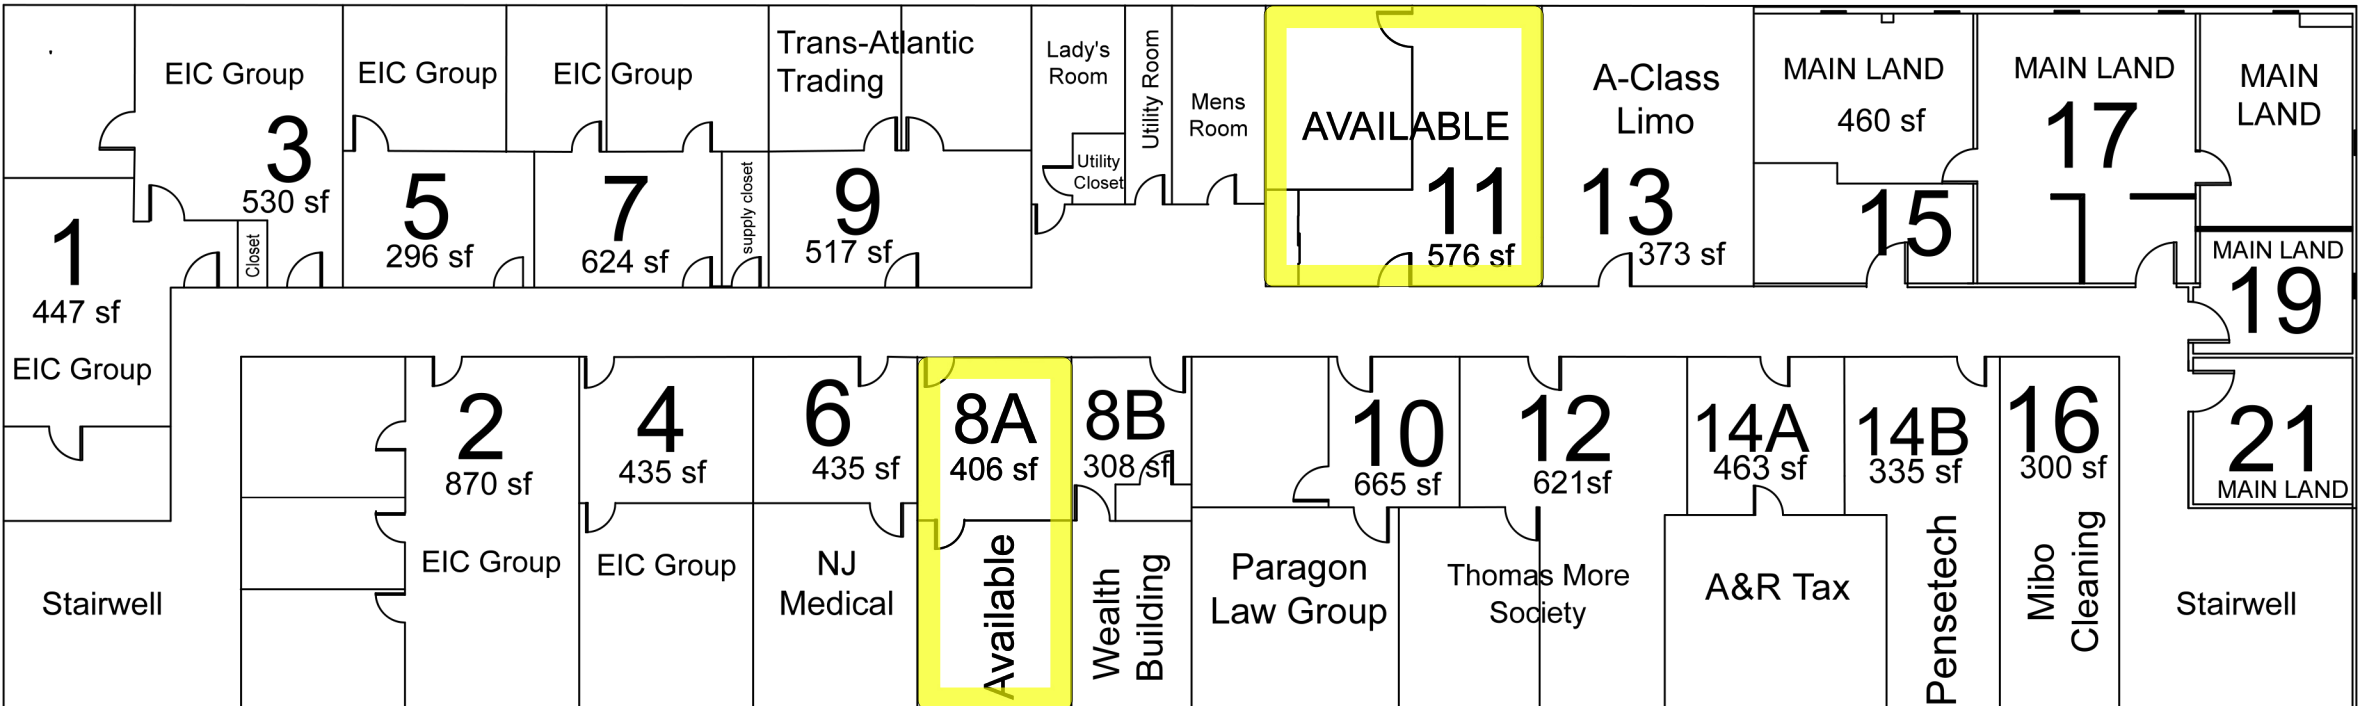

420 Route 46, Fairfield, New Jersey

Block 3802, Lot 25
Not to scale.
As of February 1, 2024

420 Route 46, Suite 17
Fairfield, NJ 07004
Phone: 973-882-8888
Fax: 973-882-3241

www.mainlandnj.com

Second Floor

State Highway Route 46