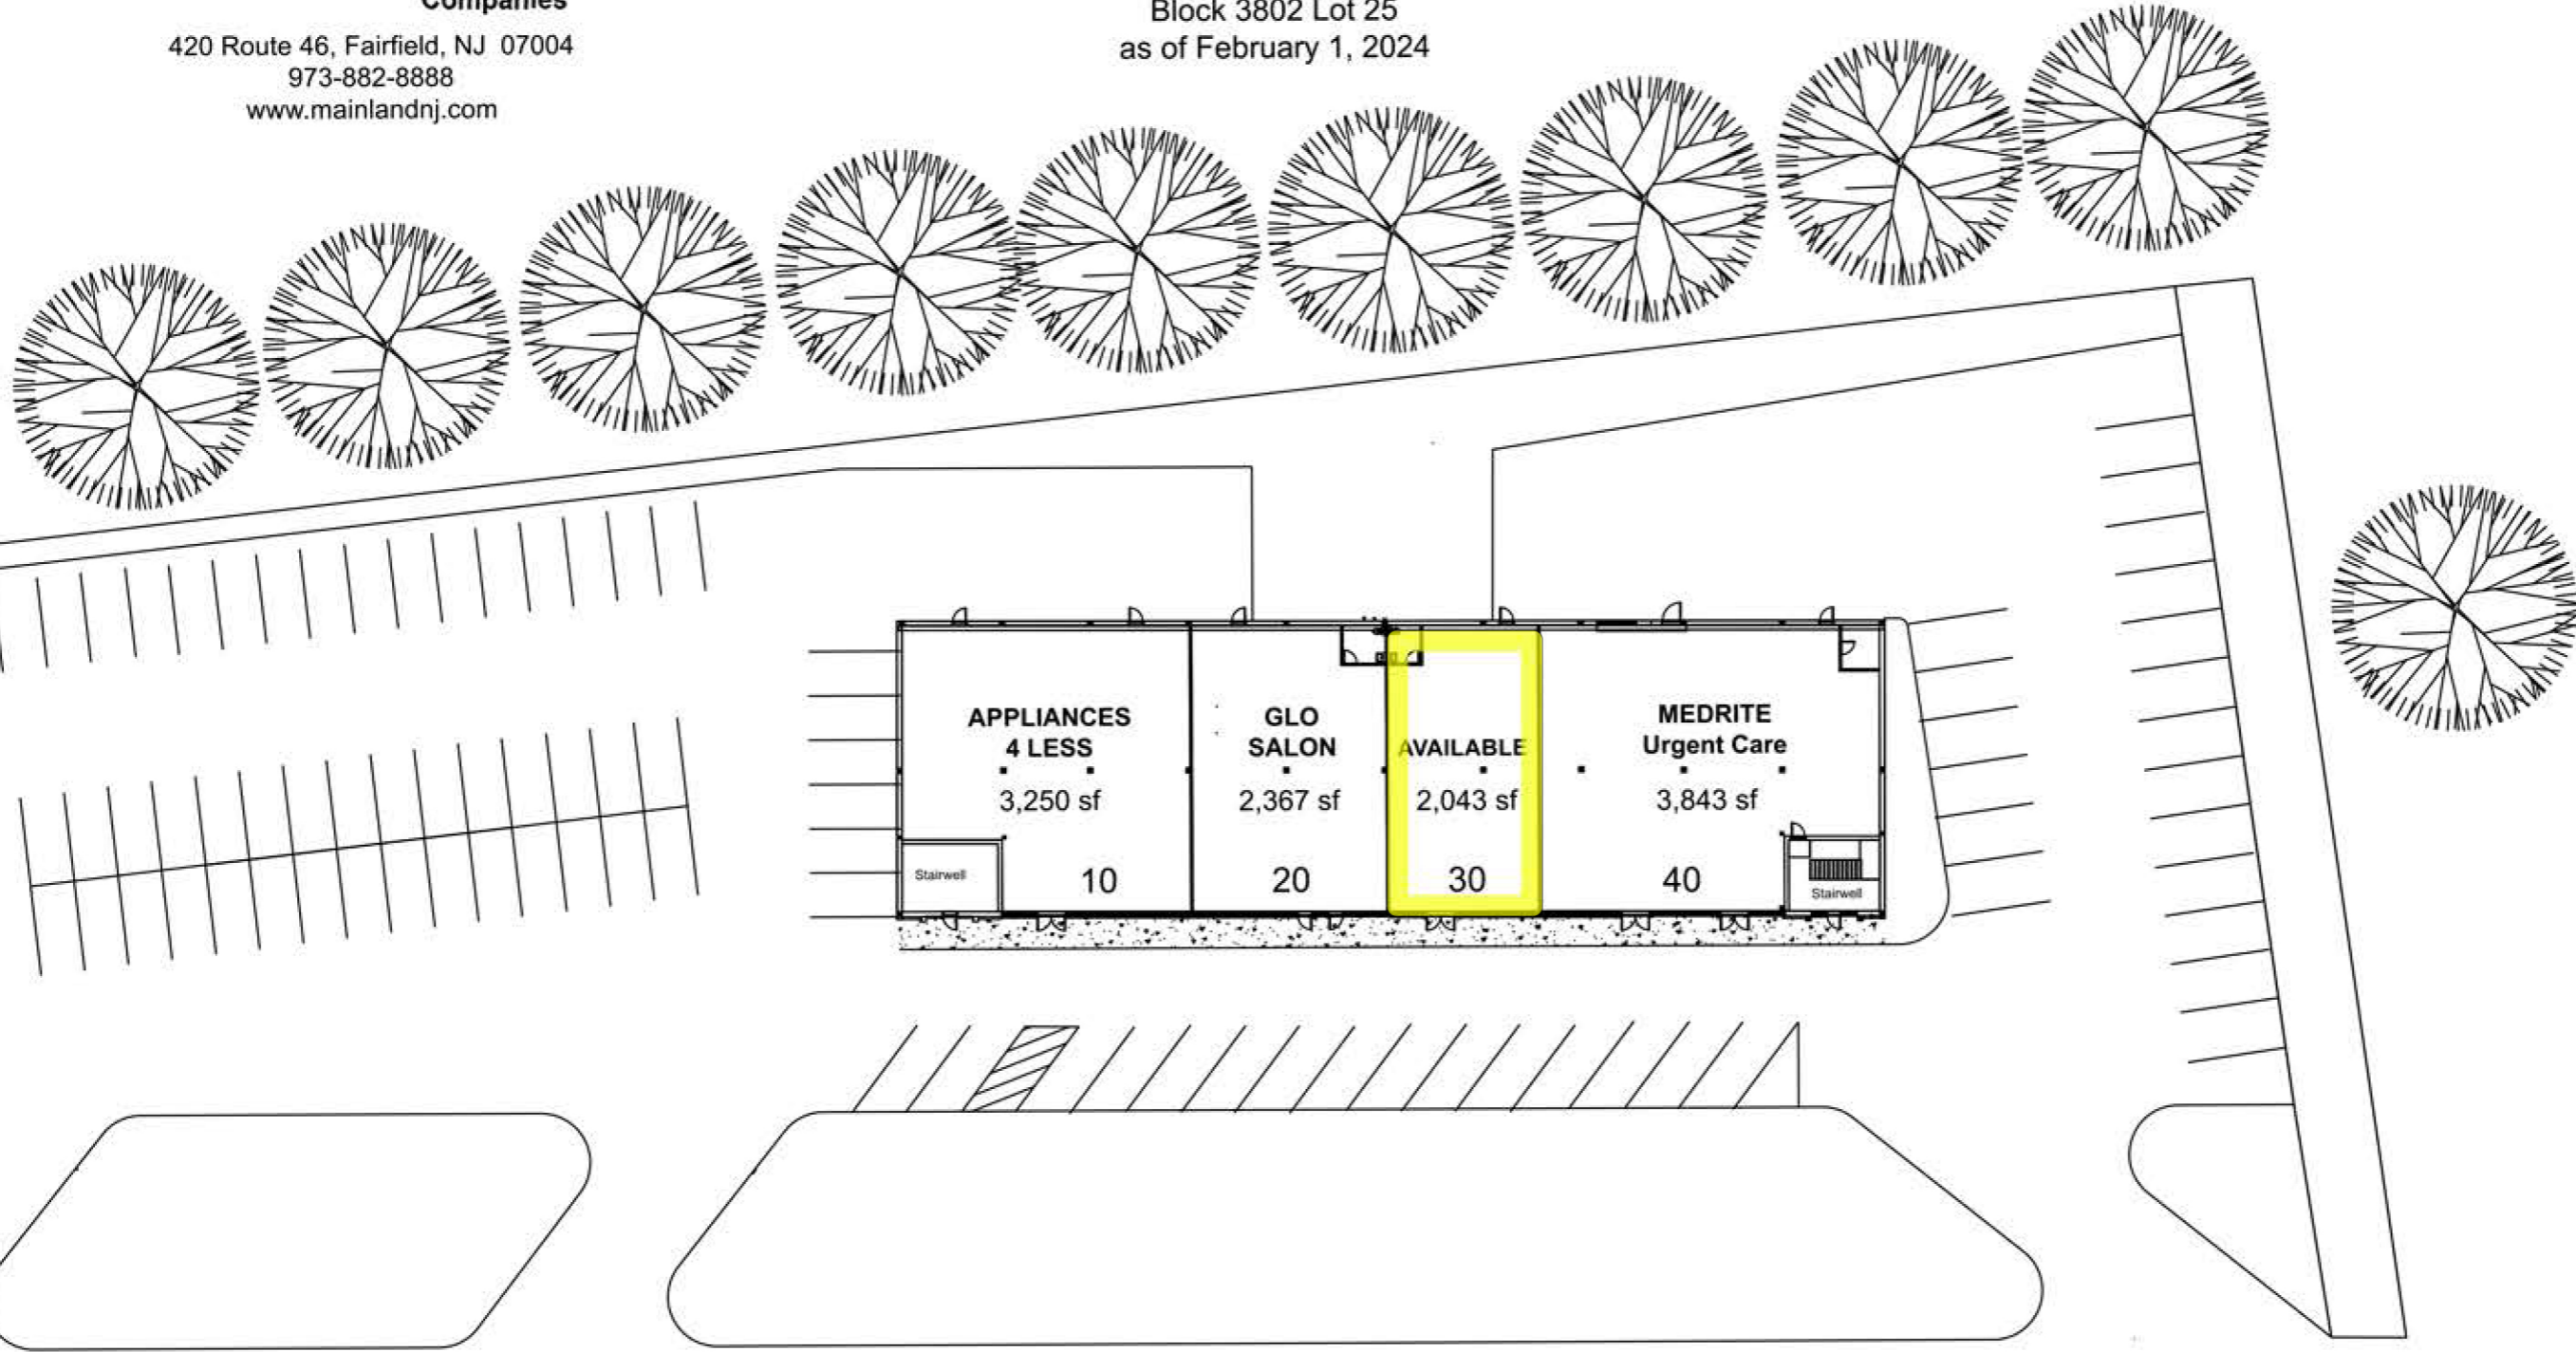

Companies

420 Route 46, Fairfield, NJ 07004
973-882-8888
www.mainlandnj.com

420 Route 46 Fairfield, NJ

Block 3802 Lot 25
as of February 1, 2024

ROUTE 46