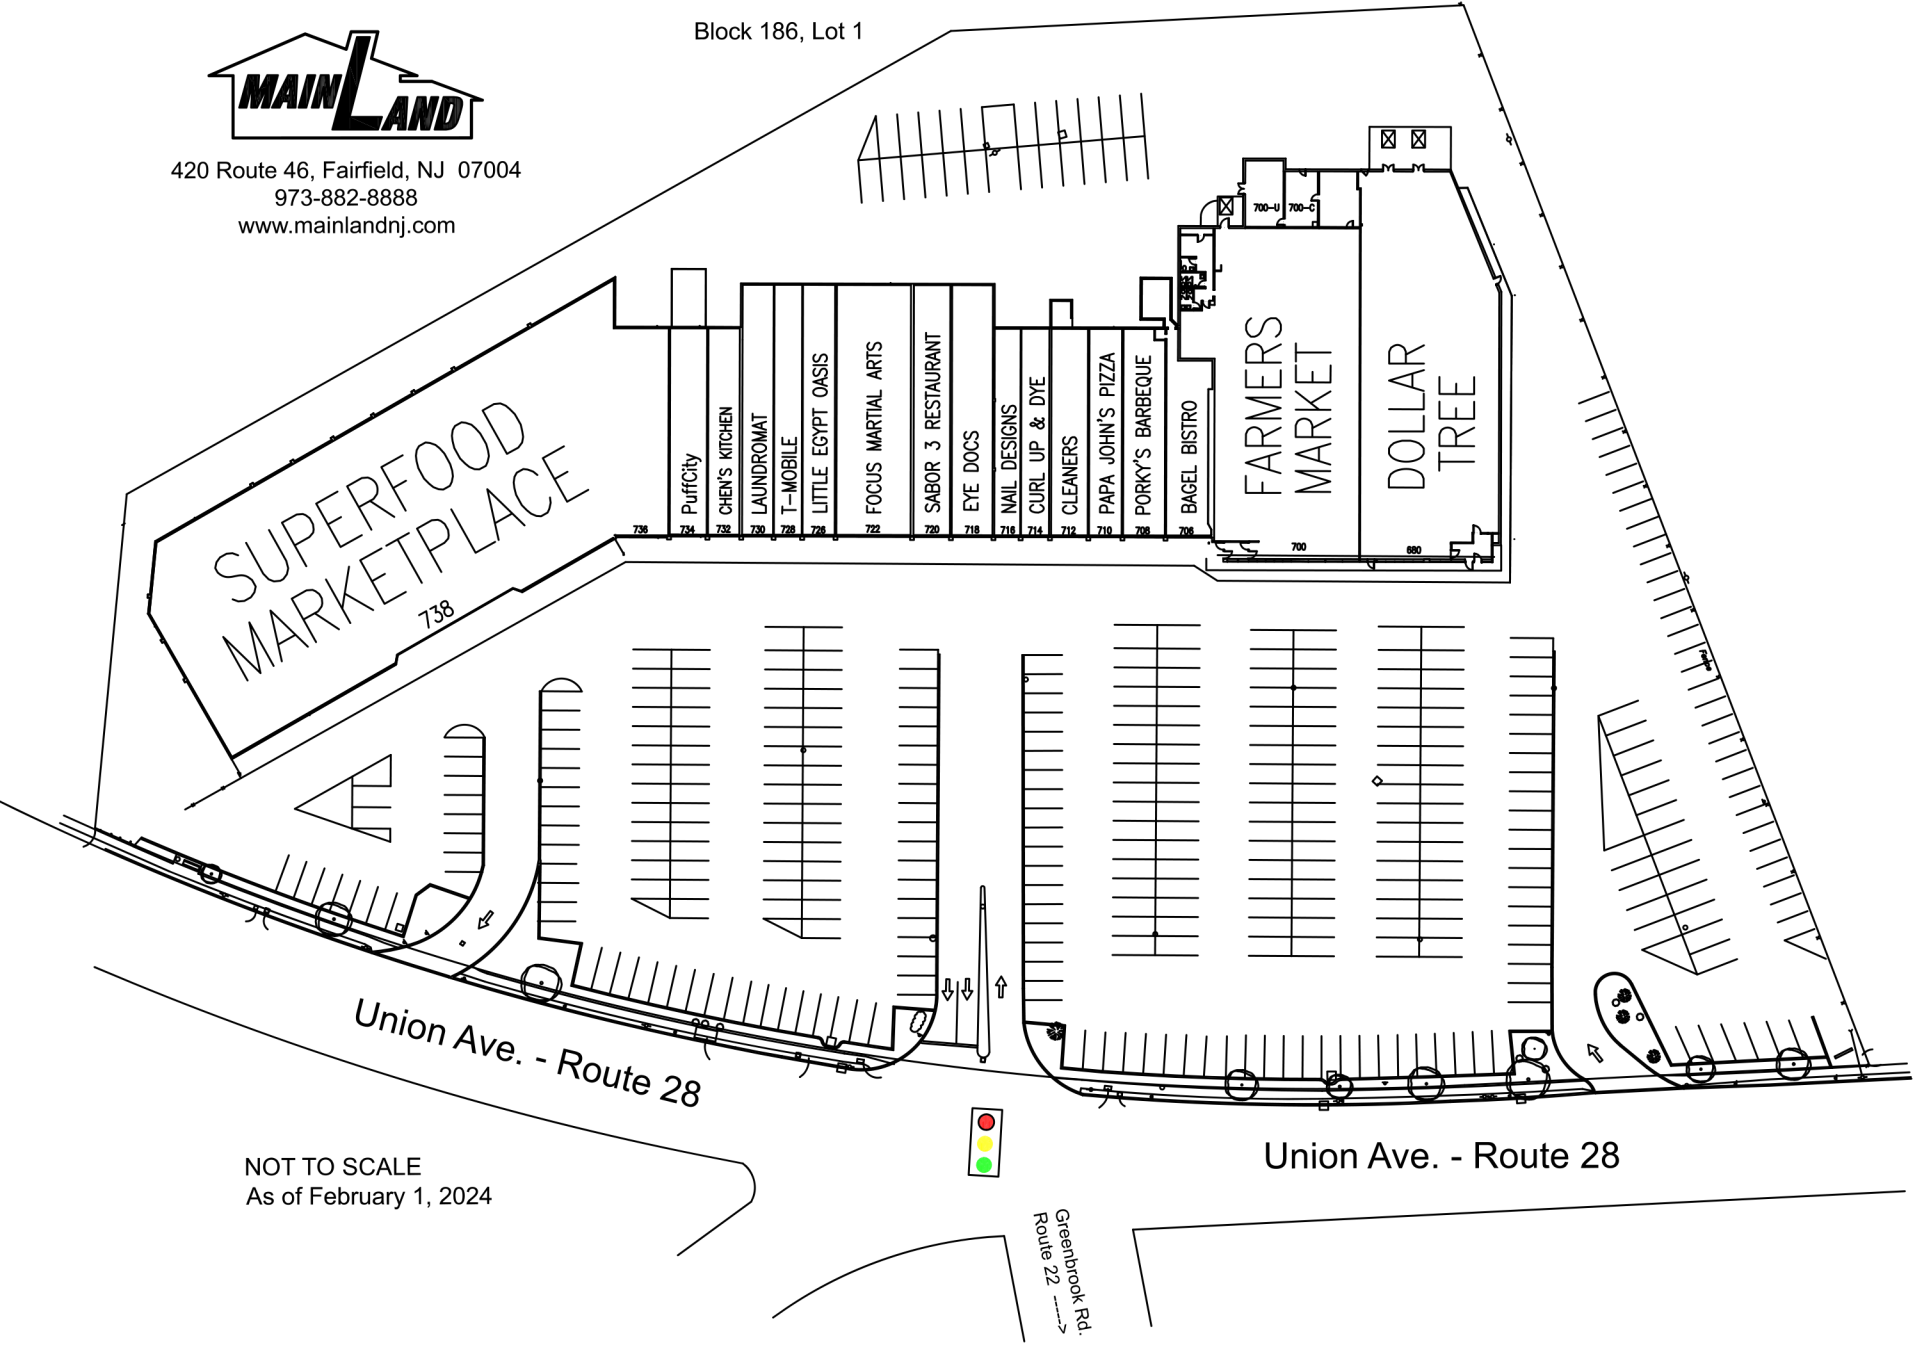

SHOPPING CENTER PLAN

Middlesex Plaza, 700 Union Ave., Middlesex, New Jersey

Block 186, Lot 1

420 Route 46, Fairfield, NJ 07004
973-882-8888
www.mainlandnj.com

NOT TO SCALE
As of February 1, 2024

Greenbrook Rd.
Route 22